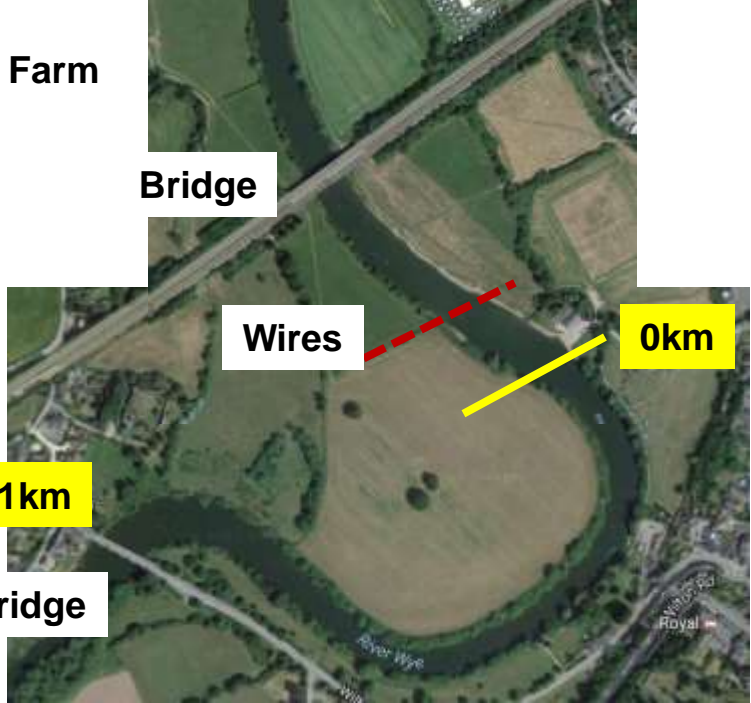

River Wye

Viaduct 3.4km

2.5km

2km

“Green Wall”

“Sheep Wash”

Top Wires – 1km

Benhall Farm

Bridge

0km

Wires

Benhall Farm

Bridge

Wires

0km

1km

Wilton Bridge

River Wye